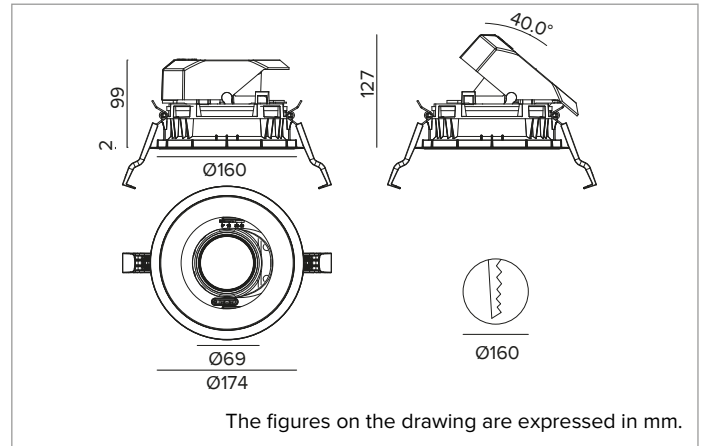

SOURCE

High efficiency Chip on Board LED Ra90. Ra80 on request.

Energy efficiency class: E

Nominal power: 31W

Nominal flux: 4523lm

Colour rendering index: 90

Rf: 90

Rg: 98

CCT nominal: 4000K

Lifetime (L80/B10): >50000h tq +25°C

ILLUMINOTECHNICAL CHARACTERISTICS

FL - precision optics with a black silicone cut off ring. Version with a convex faceted highly reflective anodised aluminium reflector and a holographic diffusion filter. UGR<19 (EN 12464-1).

Optic: REFLECTOR

Beam angles: FL (33°)

Optical efficiency: 74%

Fixture flux: 3334lm

Luminous efficacy: 98lm/W

Photobiological safety: Compliant with RG1 low risk group

MECHANICAL CHARACTERISTICS

Die-cast black painted anodised aluminium body and dissipator. Black colour cover. The optical unit can be adjusted up to 40° on the vertical plane with a mechanical beam locking system and a graduated scale, and 358° on the horizontal plane. Trim version with an integrated black ring.

Colour and finish: Deep black

Weight: 1.05Kg

Version: TRIM

Degree of protection: IP20 for recessed part

Degree of protection: IP40 for exposed part

ELECTRICAL CHARACTERISTICS

Integrated electronic ON-OFF driver.

Fixture Power: 34W

Power supply: 220-240Vac 50/60Hz

Insulation Class: CLASS 2

Type of driver / Control: ON-OFF

Driver included: YES

Class F: YES

SAFE FLICKER: PstLM=<1 and SVM=<0.4 (IEC TR 61547-1 and IEC TR 63158), to ensure a more comfortable and safe light

Ambient temperature: 0°C / +25°C

INSTALLATION

Quick tool-free mounting system for false ceiling installation from 0.5 to 30mm.

NOTES

110-277Vac version available on request.

WARRANTY

5 years.

WARNING

Luminaire designed for disposal/recycling at end-of-life. Replaceable (LED only) light source by a professional. Replaceable control gear by a professional.

Due to the technological evolution of the electronic components, the data provided may be updated, and as such, confirmation must be requested during the order process.

Luminous flux and power supply have +/-10% tolerances with respect to the indicated value. tq +25°C (CIE 121).

We reserve the right to make technical changes.

Targetti Sankey S.r.l.
Via Pratese, 164
50145 Firenze - Italy
Tel: +39 055 37911
targetti.com
targetti@targetti.com

CCIAA Firenze
Share Capital:
€ 500.000,00
VAT N. (IT):
01537660480
R.E.A: FI-275656

TARGETTI