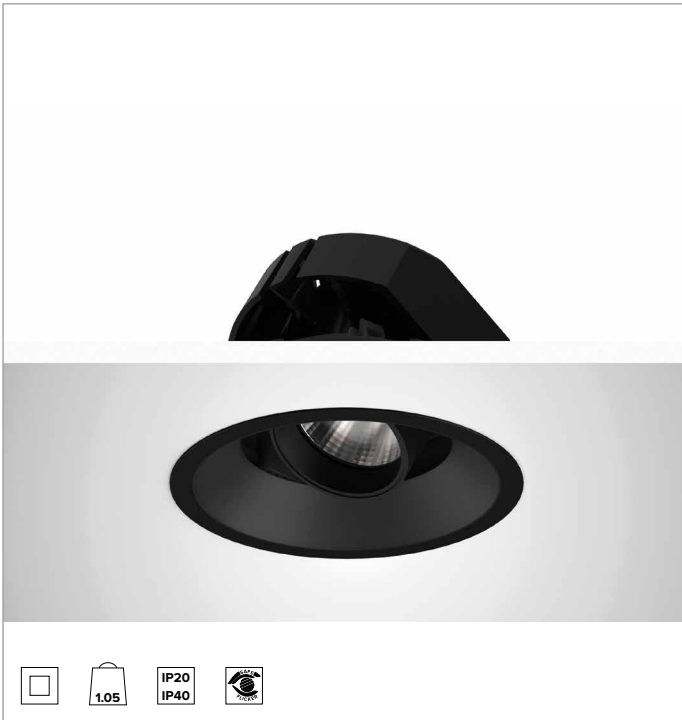

1T8644EL | CCTEVO ARCHITECTURAL 160

Adjustable recessed LED projector in a trim version

		4000K	H(m)	D(m)	Emax(lx)
		Ra90		33°	
		Fixture Power	34W	1	0.59
		Source Flux	4523lm	2	1.18
		Fixture Flux	3334lm	3	1.77
		Efficacy	98lm/W	4	2.36
TS1278	Imax=2173cd/klm	Imax	9828cd	5	2.95

CCT nominal: 4000K

Lifetime (L80/B10): >50000h tq +25°C

ILLUMINOTECHNICAL CHARACTERISTICS

FL - precision optics with a black silicone cut off ring. Version with a convex faceted highly reflective anodised aluminium reflector and a holographic diffusion filter. UGR<19 (EN 12464-1).

Optic: REFLECTOR

Beam angles: FL (33°)

Optical efficiency: 74%

Fixture flux: 3334lm

Luminous efficacy: 98lm/W

Photobiological safety: Compliant with RG1 low risk group

MECHANICAL CHARACTERISTICS

Die-cast black painted anodised aluminium body and dissipator. Black colour cover. The optical unit can be adjusted up to 40° on the vertical plane with a mechanical beam locking system and a graduated scale, and 358° on the horizontal plane. Trim version with an integrated black ring.

Colour and finish: Deep black

Weight: 1.05Kg

Version: TRIM

Degree of protection: IP20 for recessed part

Degree of protection: IP40 for exposed part

ELECTRICAL CHARACTERISTICS

Integrated electronic ON-OFF driver.